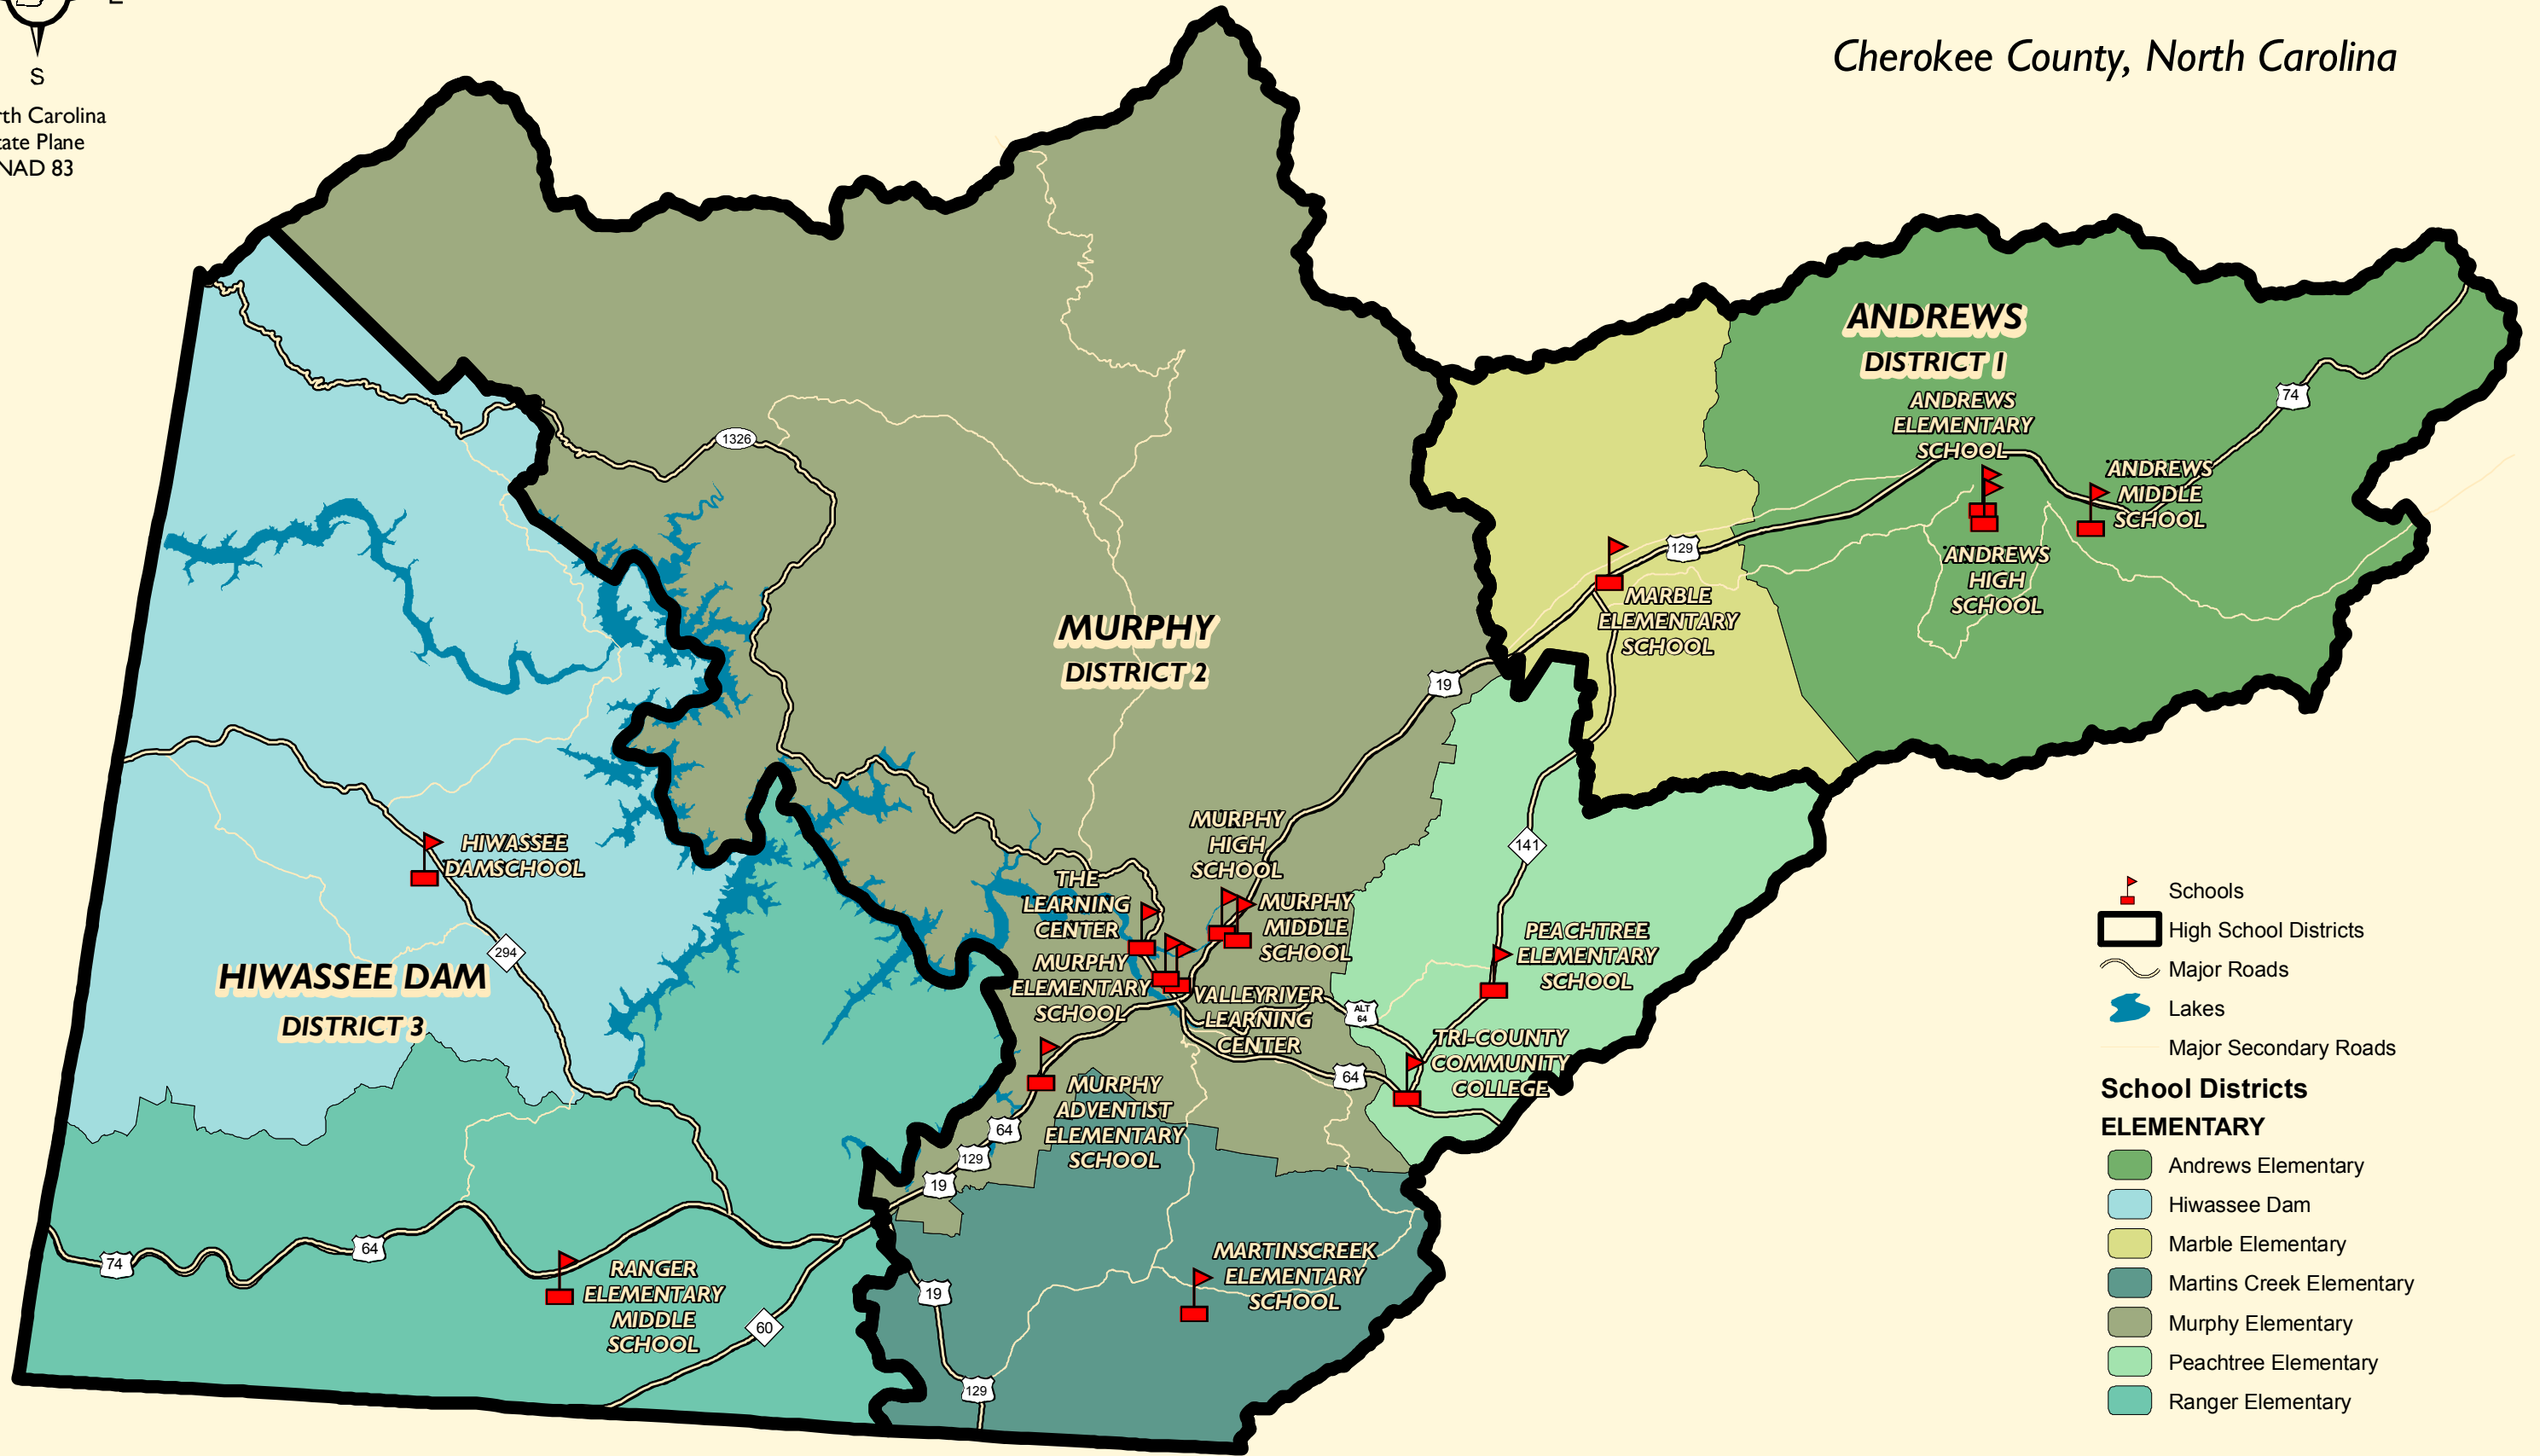

North Carolina
State Plane
NAD 83

Schools and School Districts

Cherokee County, North Carolina

- Schools
- High School Districts
- Major Roads
- Lakes
- Major Secondary Roads

- School Districts**
- ELEMENTARY**
- Andrews Elementary
 - Hiwassee Dam
 - Marble Elementary
 - Martins Creek Elementary
 - Murphy Elementary
 - Peachtree Elementary
 - Ranger Elementary

Map Created : 04/20/2010
Cherokee County GIS Dept.
Disclaimer: This map is for reference use only.
Data provided are derived from multiple sources
with varying levels of accuracy. Cherokee County
GIS disclaims all responsibility for the accuracy or
completeness of the data shown hereon.