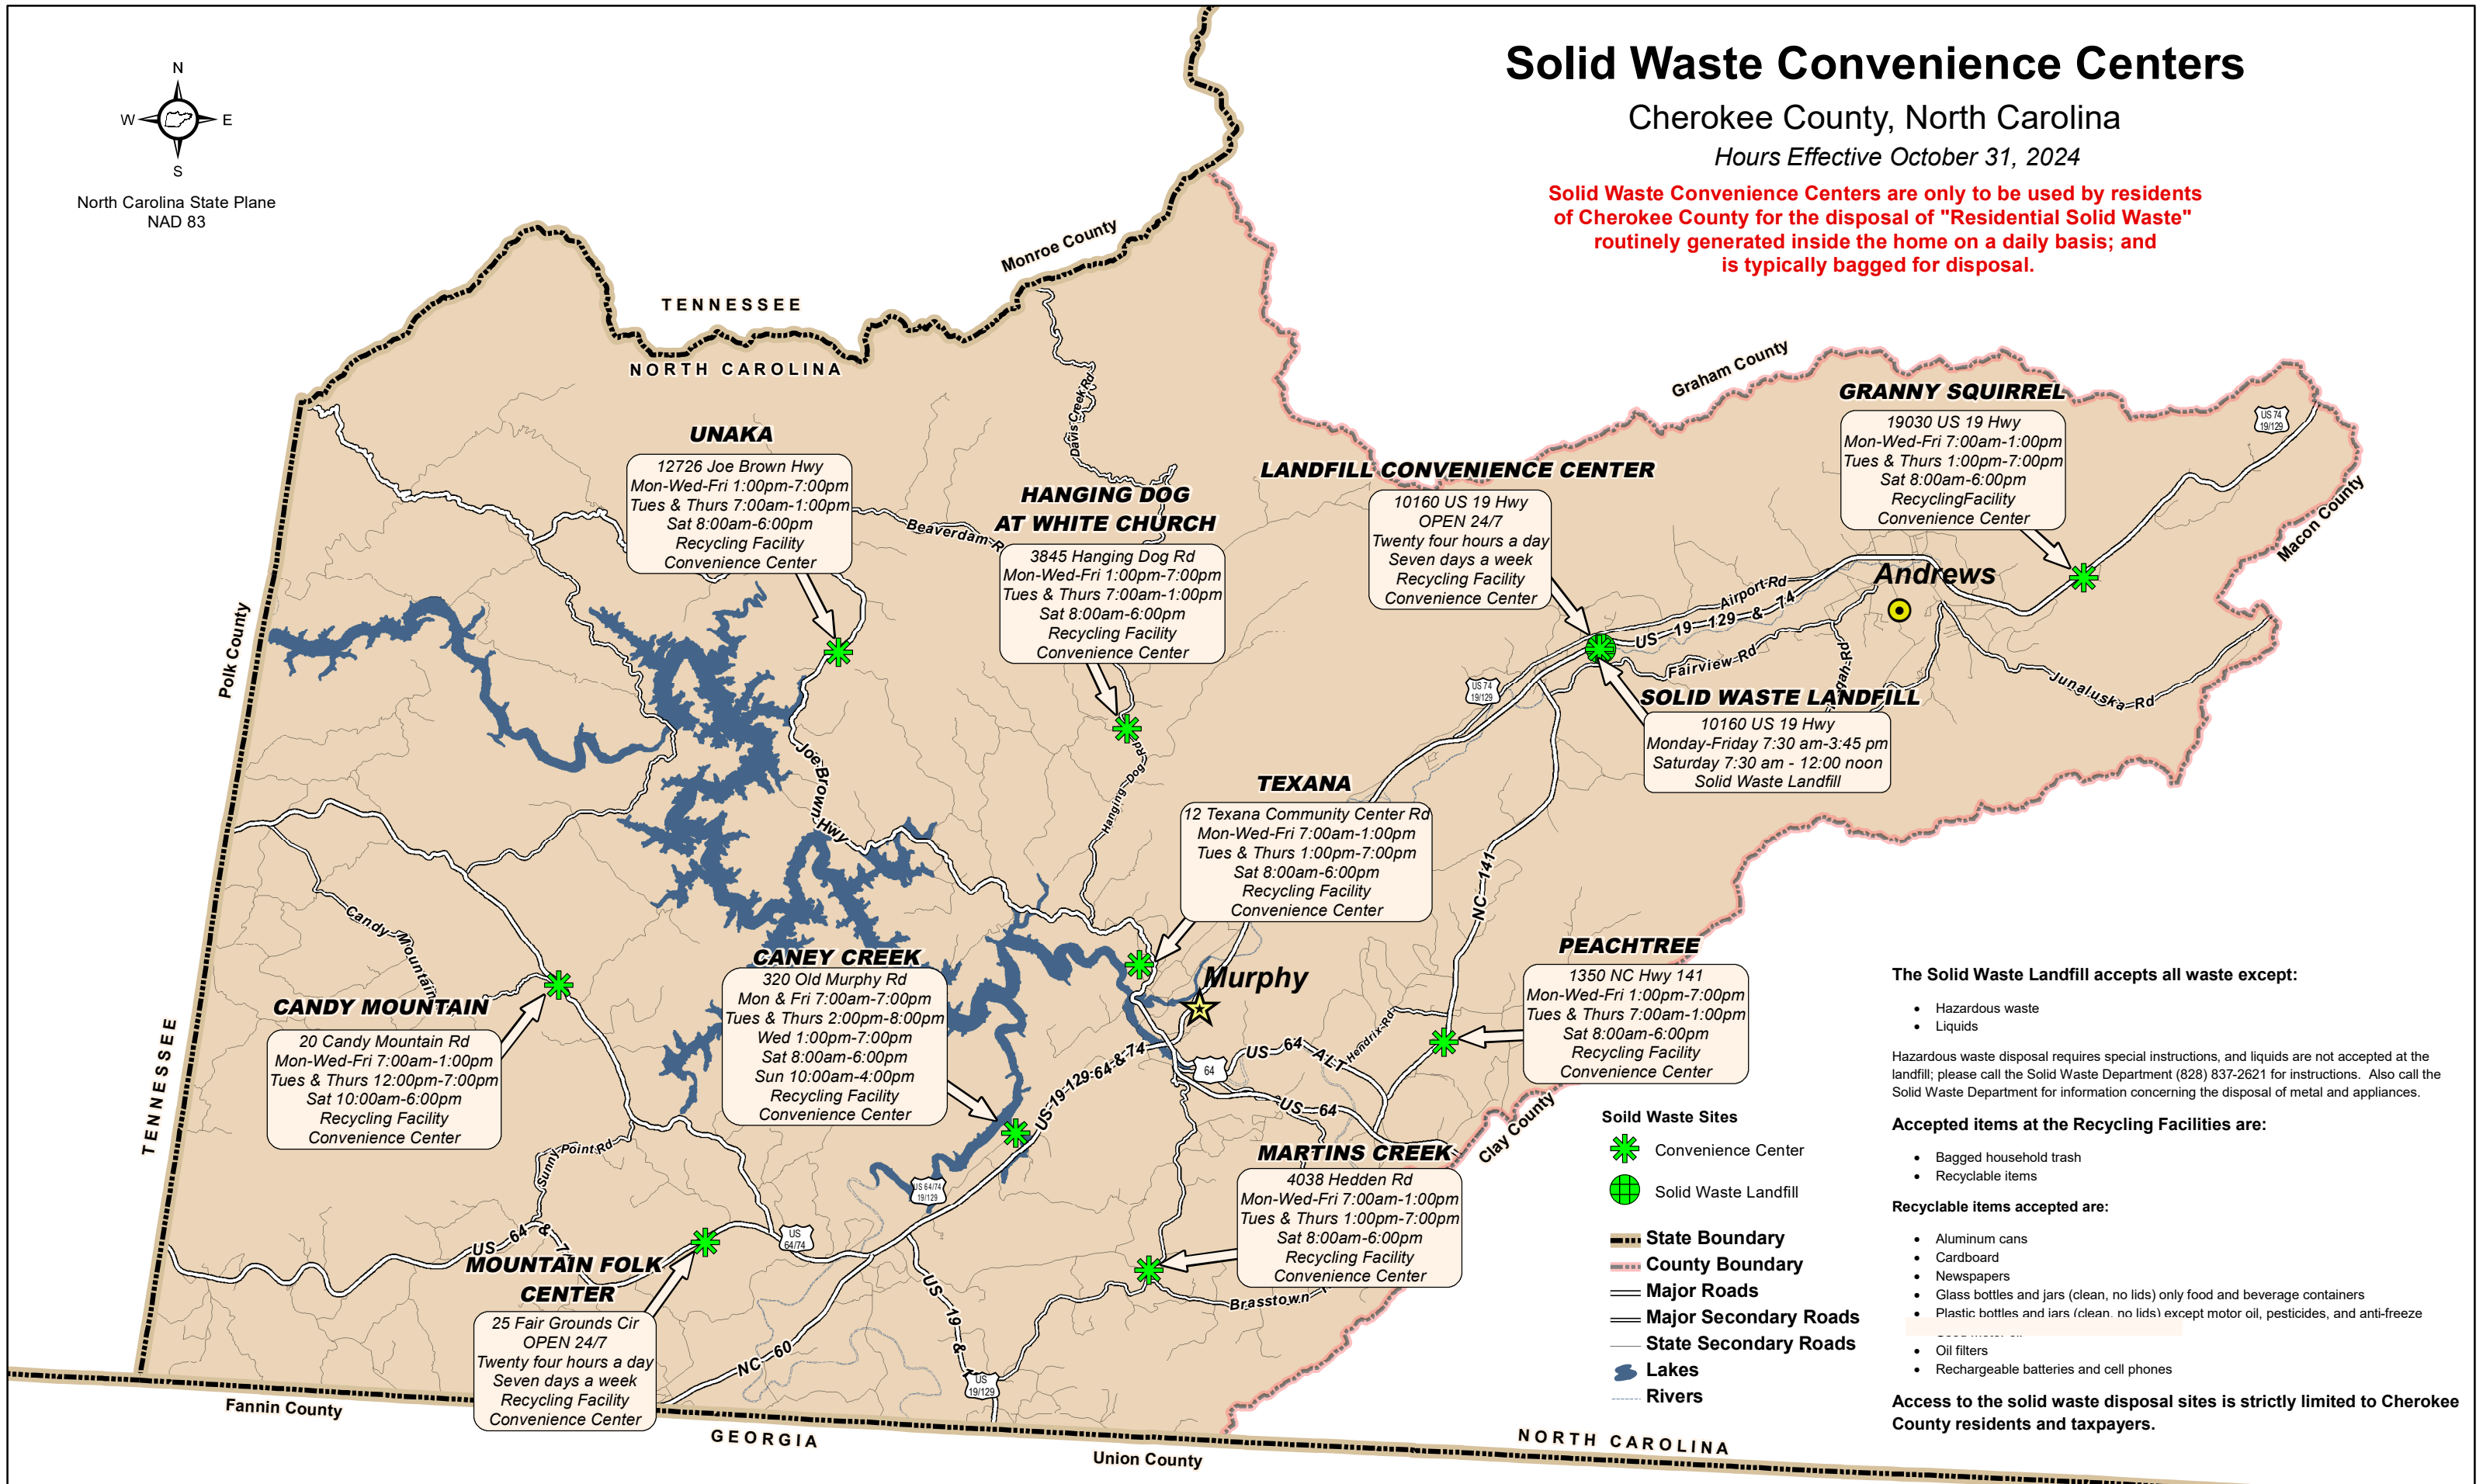

North Carolina State Plane
NAD 83

Solid Waste Convenience Centers

Cherokee County, North Carolina

Hours Effective October 31, 2024

Solid Waste Convenience Centers are only to be used by residents of Cherokee County for the disposal of "Residential Solid Waste" routinely generated inside the home on a daily basis; and is typically bagged for disposal.

LANDFILL CONVENIENCE CENTER
10160 US 19 Hwy
OPEN 24/7
Twenty four hours a day
Seven days a week
Recycling Facility
Convenience Center

GRANNY SQUIRREL
19030 US 19 Hwy
Mon-Wed-Fri 7:00am-1:00pm
Tues & Thurs 1:00pm-7:00pm
Sat 8:00am-6:00pm
Recycling Facility
Convenience Center

MOUNTAIN FOLK CENTER
25 Fair Grounds Cir
OPEN 24/7
Twenty four hours a day
Seven days a week
Recycling Facility
Convenience Center

The Solid Waste Landfill accepts all waste except:

- Hazardous waste
- Liquids

Access to the solid waste disposal sites is strictly limited to Cherokee County residents and taxpayers.

Solid Waste Sites

- Convenience Center
- Solid Waste Landfill

- State Boundary
- County Boundary
- Major Roads
- Major Secondary Roads
- State Secondary Roads
- Lakes
- Rivers